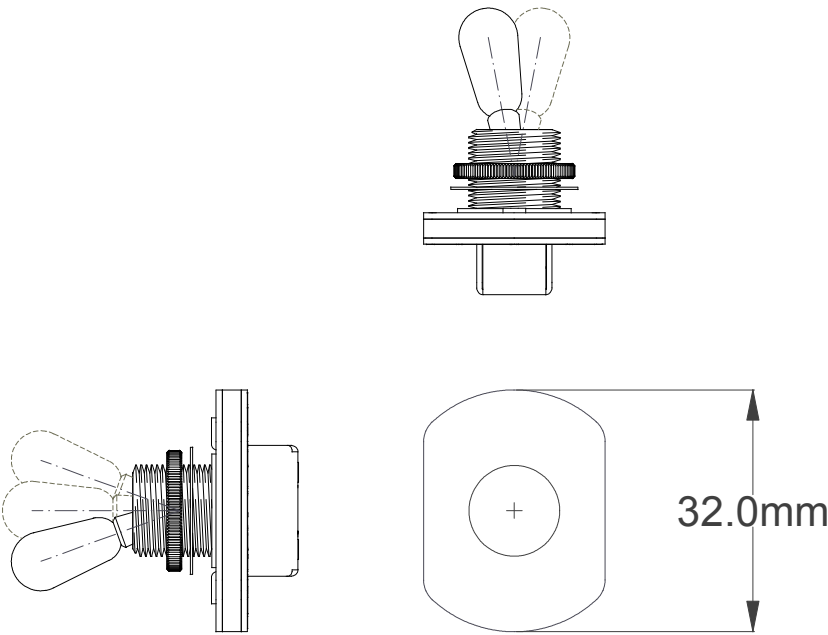

Free-Way 3X3-03 Switch Template

SCALE 1:1 when printed on Letter-size paper (216 x 279mm)