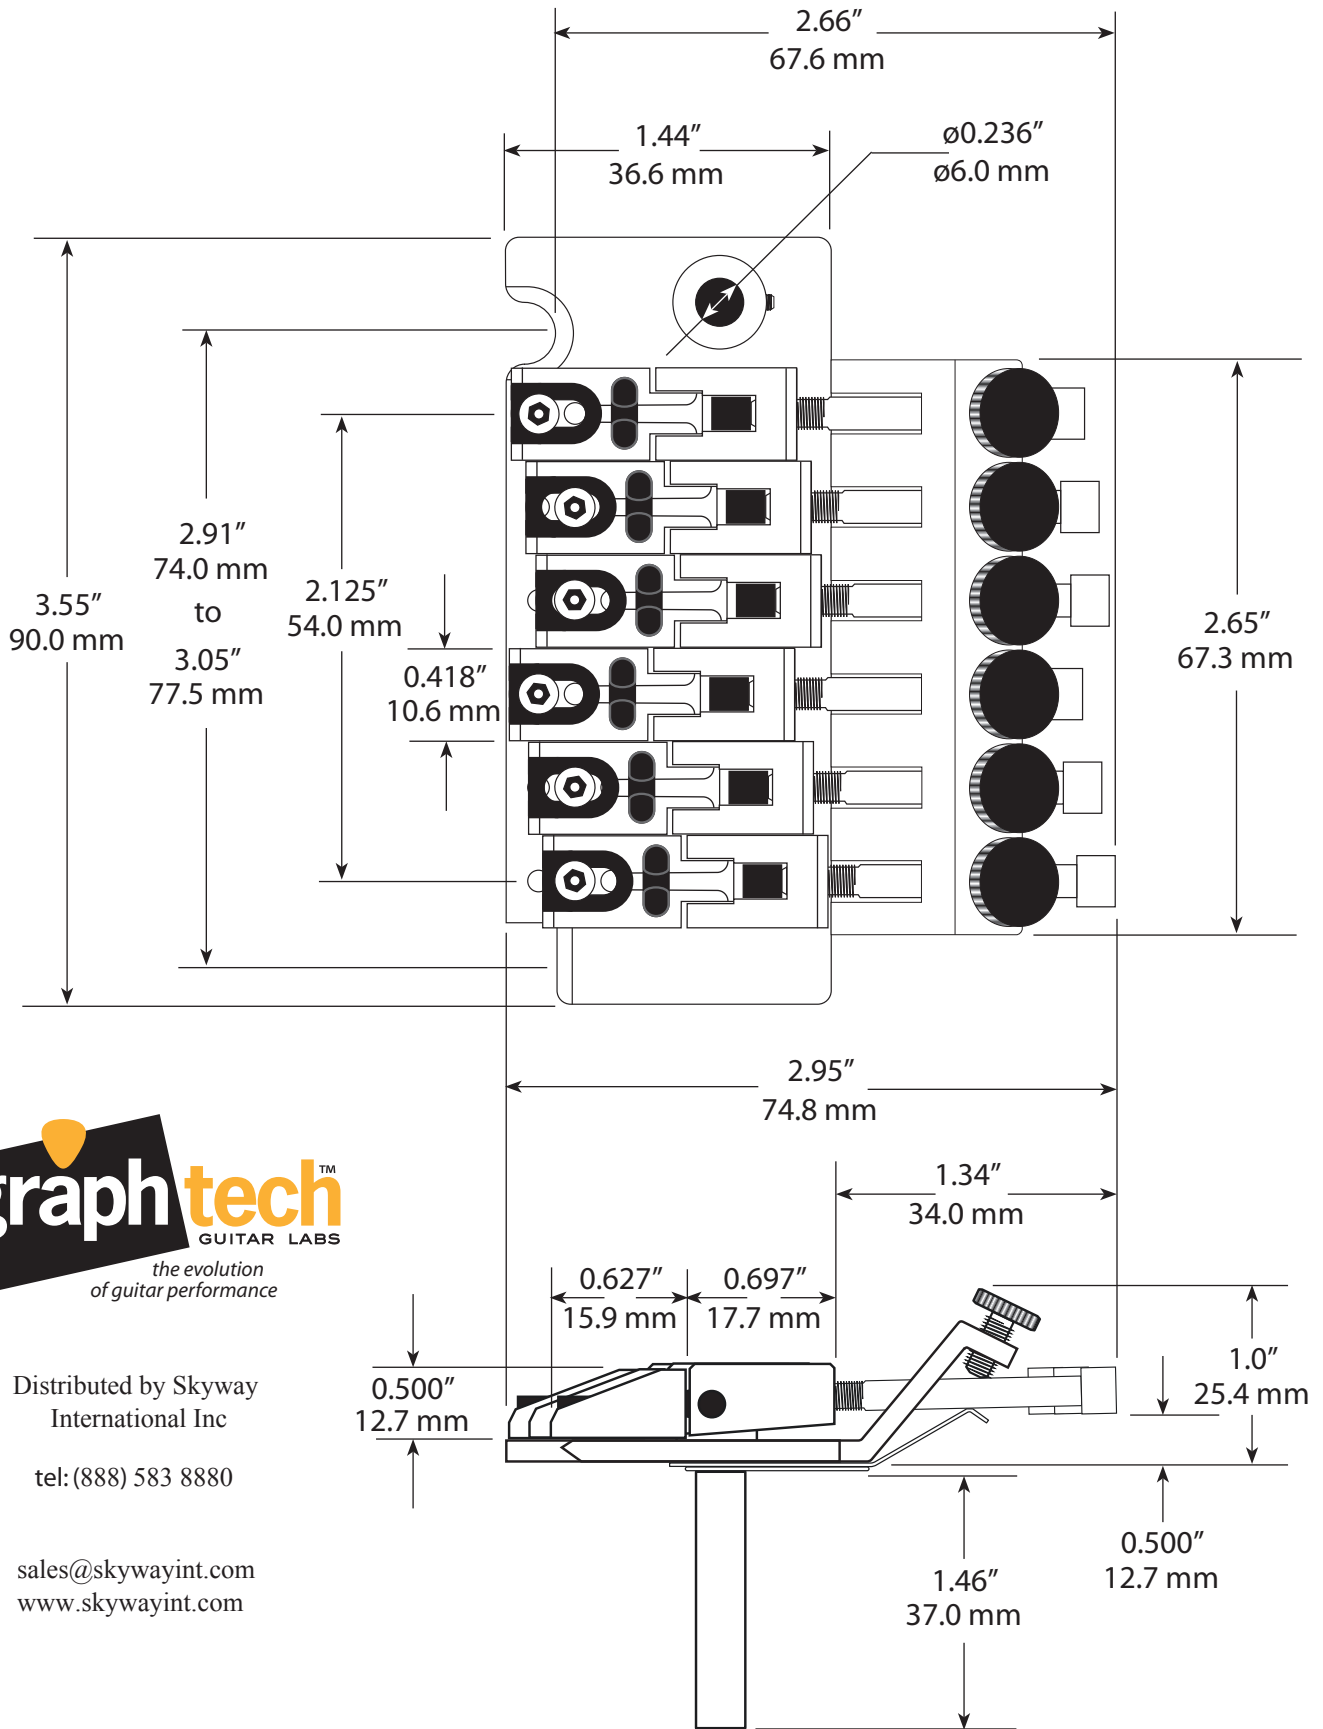

Graph Tech GHOST LB63 Locking Bridge

Distributed by Skyway International Inc

tel: (888) 583 8880

sales@skywayint.com
www.skywayint.com